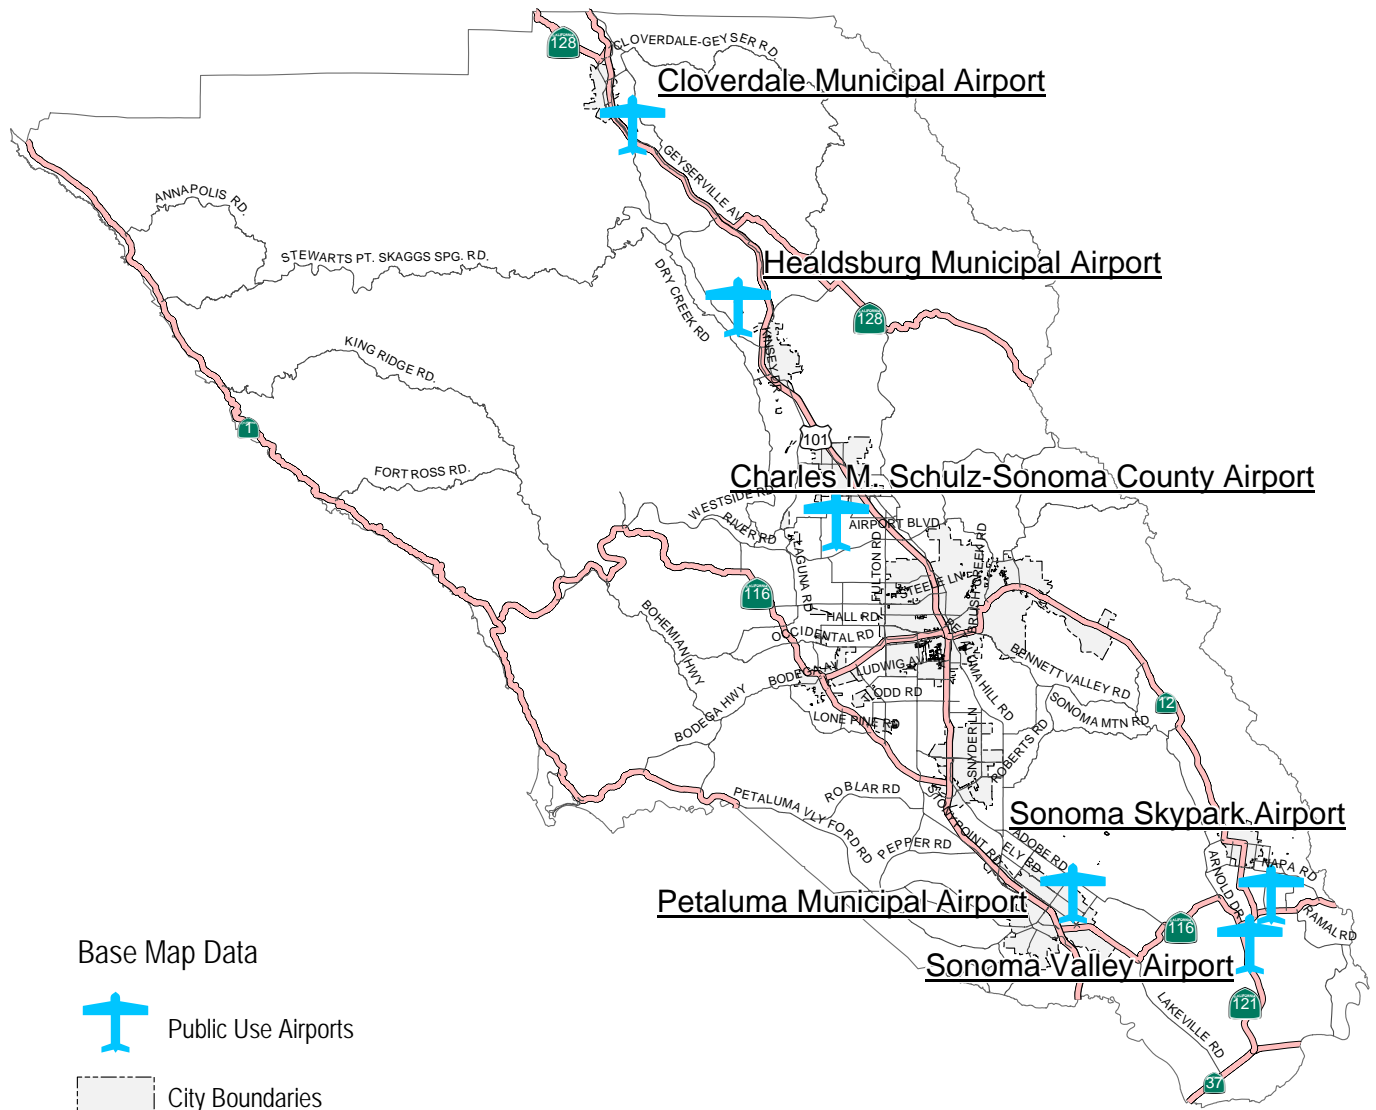

Figure AT-3

Location of Public Use Airports in Sonoma County

Base Map Data

 Public Use Airports

 City Boundaries

 State Highways

 Roads

Sonoma County General Plan 2020 Air Transportation Element

Permit and Resource Management Department

2550 Ventura Avenue, Santa Rosa, California 95403
707-565-1900 FAX 707-565-1103

Map Scale and Reproduction methods limit precision in physical features displayed. This map is for illustrative purpose only.