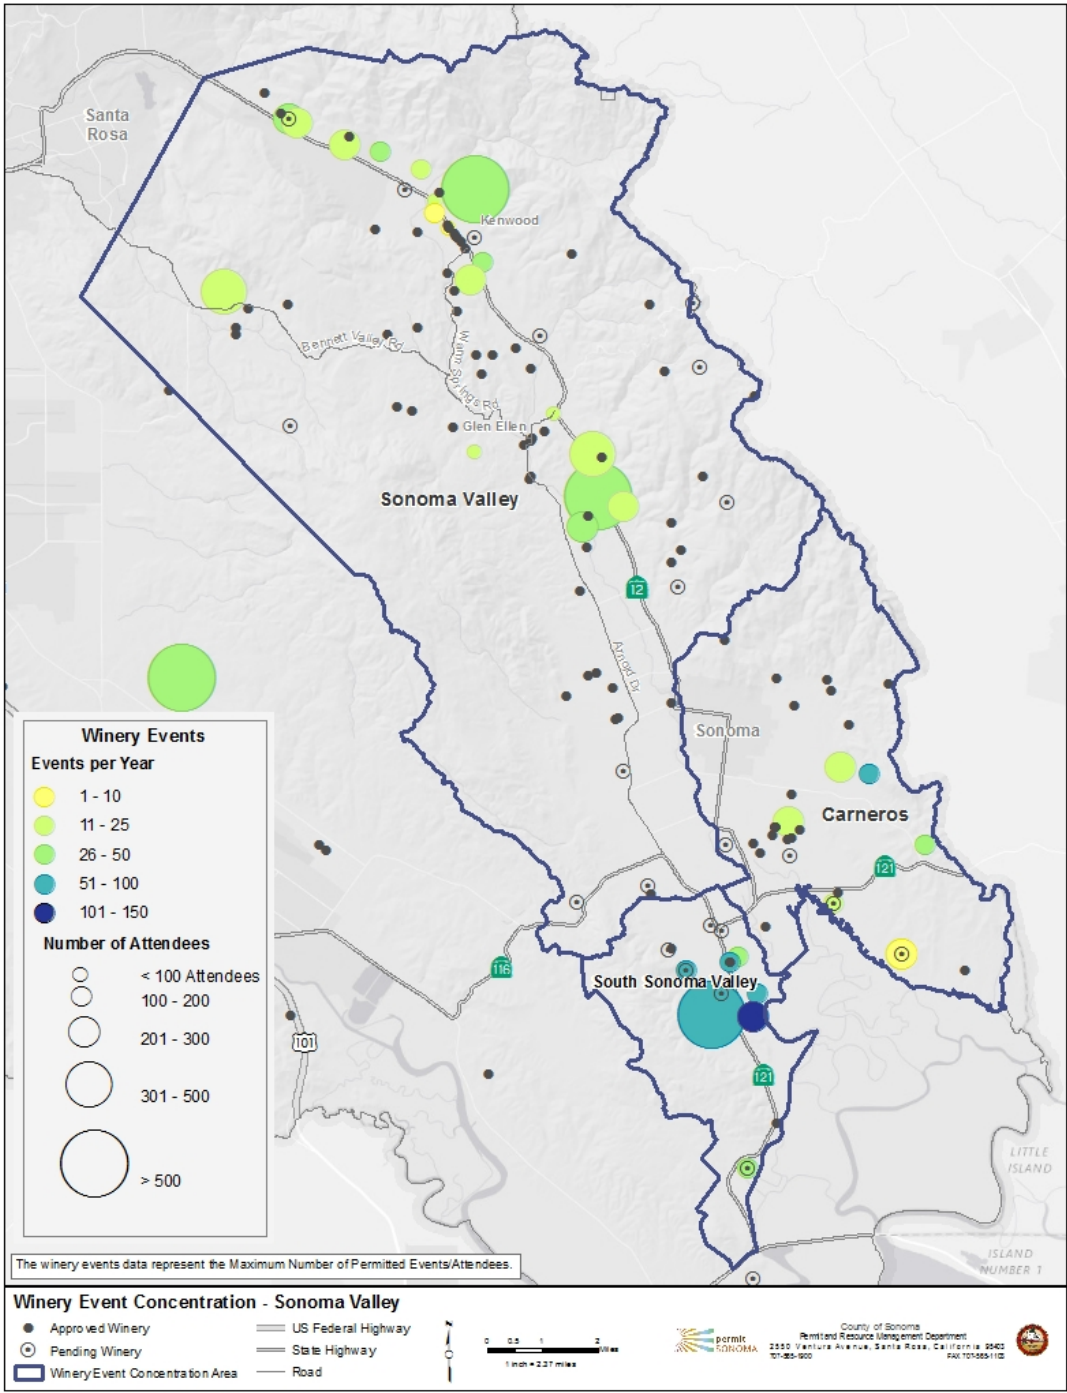

CONCENTRATION AREA MAP SONOMA VALLEY